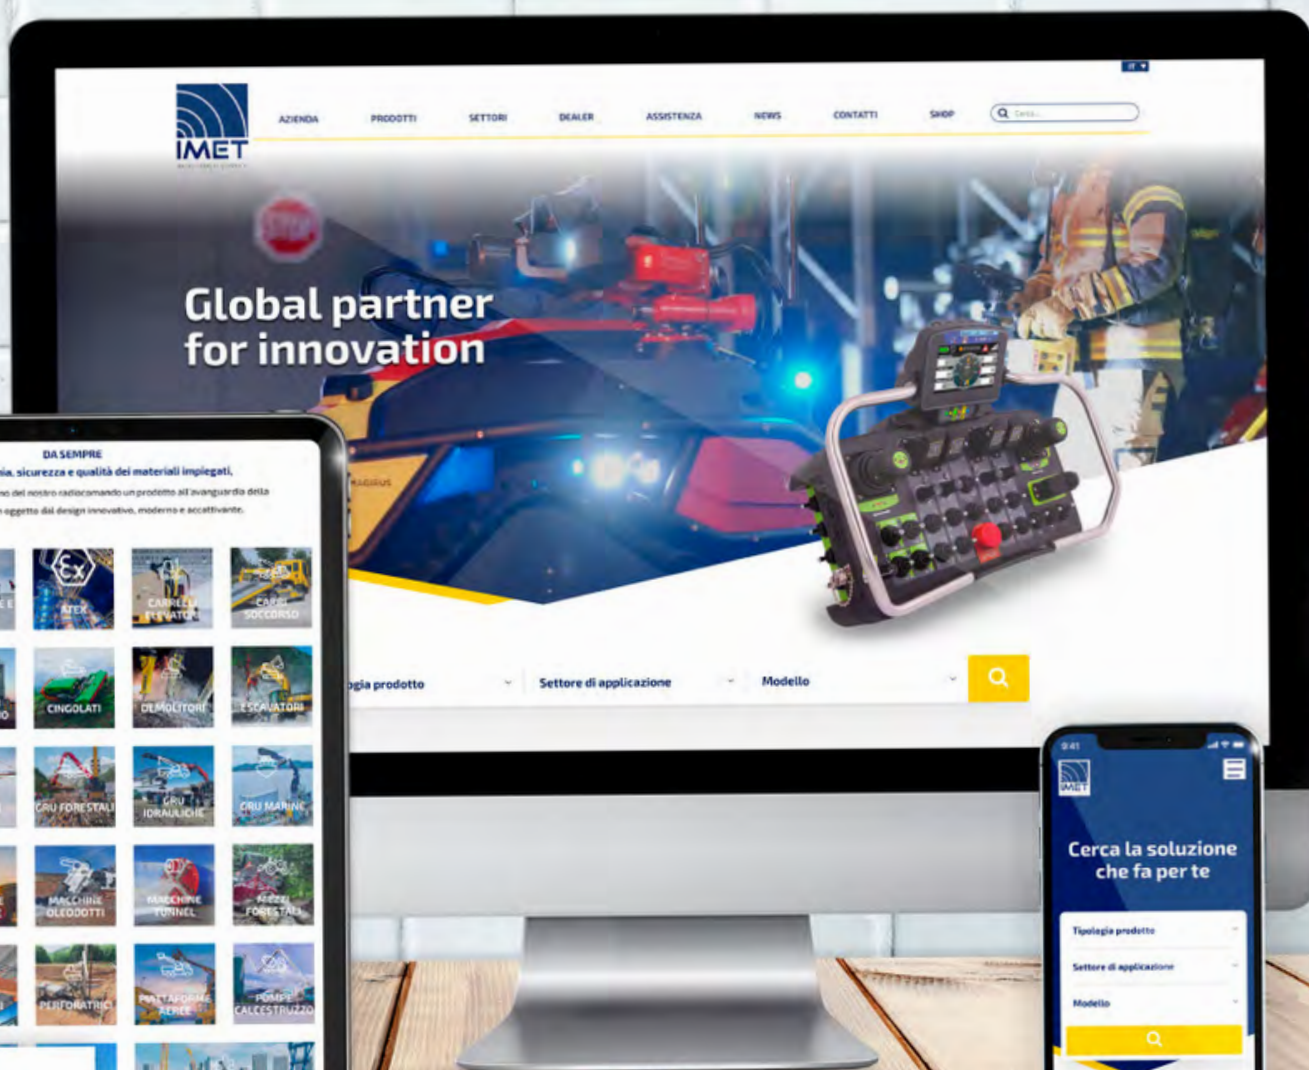

IMET has a new web site!

Attractive graphics, constantly updated contents, new functionalities for a fast, intuitive and easy navigation for users and customers.

All for a more addictive user experience!